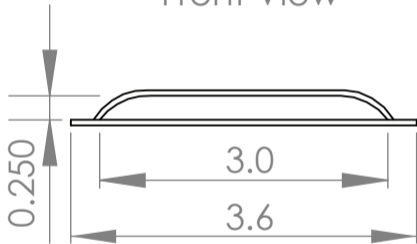

3 Inch Louver

Front View

Side View

*DIMENSIONS ARE IN INCHES