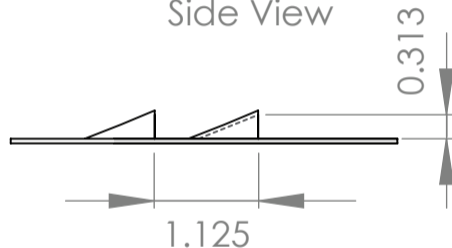

4 Inch Louver

Front View

Side View

*DIMENSIONS ARE IN INCHES