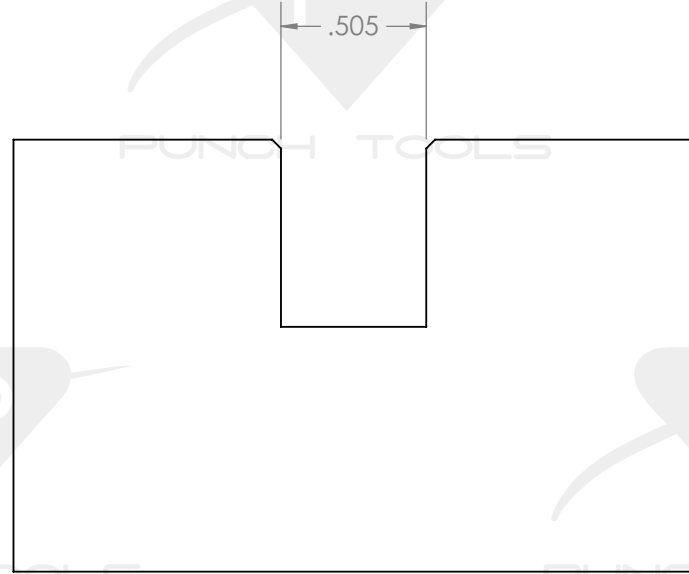

# PRESS BRAKE ADAPTER EUROPEAN

UPPER

LOWER

Job & Part #  
**EUROPEAN**

The information contained in this drawing is the sole property of PTI Punch Tools. Any reproduction in part or as whole without written permission of PTI Punch Tools is prohibited.

SIZE SCL.  
**A 3:2**

PTI Punch Tools