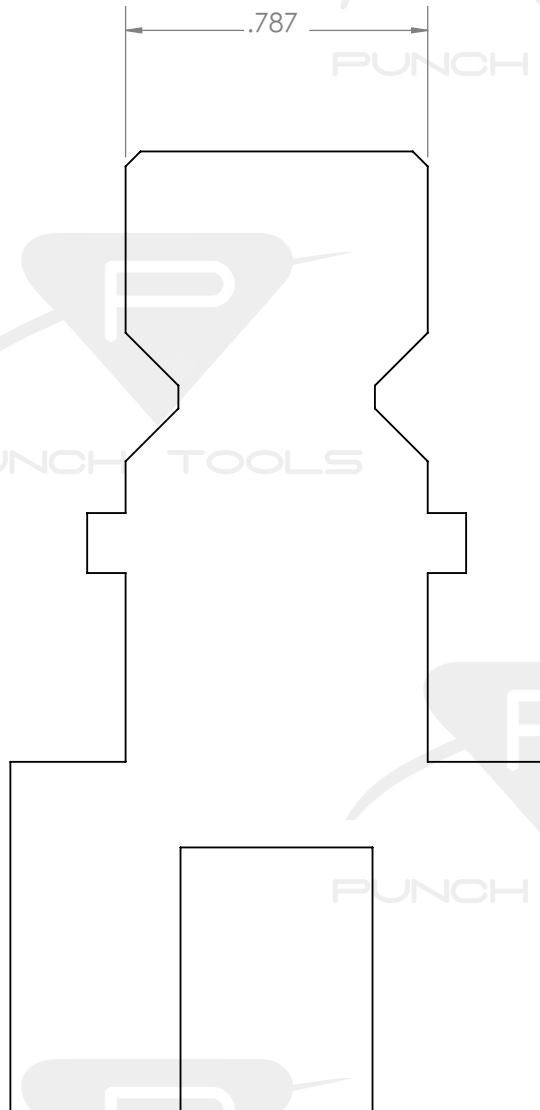

PRESS BRAKE ADAPTER

WILA

Job & Part #

WILA

SIZE SCL.

A 2:1

PTI Punch Tools

The information contained in this drawing is the sole property of PTI Punch Tools. Any reproduction in part or as whole without written permission of PTI Punch Tools is prohibited.